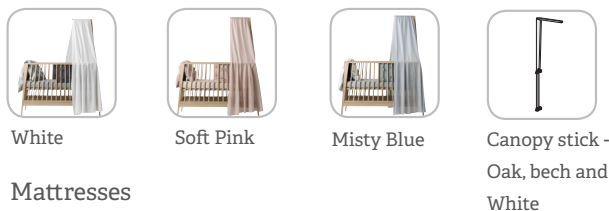

DIMENSIONS

Baby cot: H: 90 cm, W: 65 cm, L: 132 cm

CHARACTERISTICS

- From 0-3 years
- A cot with more options; baby cot, child bed and a sofa
- Three settings. The height of the base can be adjusted in two positions - one side rail is detachable. Never use the cot with both side rails removed!
- An original Leander® mattress ensures optimum comfort and ventilation, and thus a good night's sleep for your child
- Harmonious expression that combines function with simple Danish design
- Made from oak or beech
- Surface treated with a strong lacquer. The lacquer is EN71-3 approved
- Solid design that carries a weight up to 100 kg

BABY COT WOOD/COLOUR

ACCESSORIES

Bumper

Sheets

Canopy + Canopy stick

Mattresses