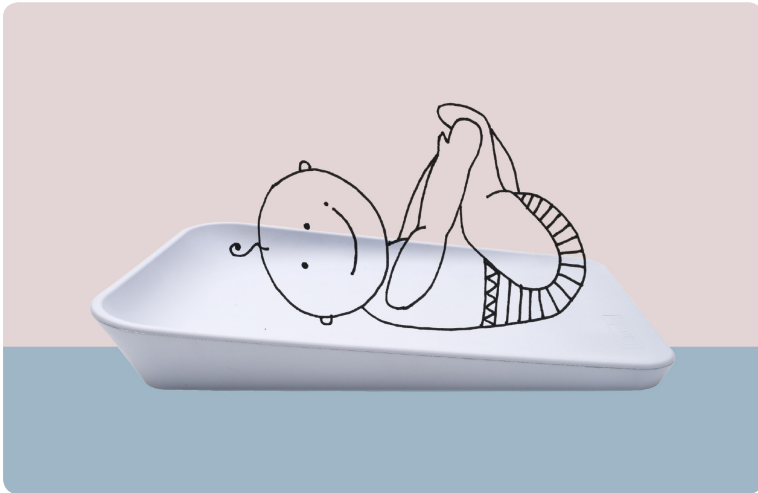

INFORMATION

MATTY™ - THE CHANGING MAT

READY TO ROLL WITH FORMULA 1 BABY EQUIPMENT

When you have a new baby, you will be changing nappies six to ten times a day. This adds up to several thousand nappy changes by the time your child is three. You need a good changing space with everything you require to make your many pit stops a real pleasure. – for your baby and for you.

Matty is an all-in-one changing mat. At home or on the road. Unlike many other changing mats, Matty is made from a material that is “soft to the touch”, ensuring a soft and comfortable surface. You will not need cloth nappies, towels or other extra layers. Matty is designed to make life with your baby easier. It is easy to wipe down and clean, with a 100% waterproof surface, so that no fluids can leak into the cushion.

DIMENSIONS

H: 11 cm, B: 50 cm, L: 70 cm

CHARACTERISTICS

- Available dusty grey, soft pink, pale blue, deep blue, dusty green and sunset red
- Watertight surface, so no fluids can leak into the cushion
- Do NOT use alcohol-based cleaners. Water and ordinary soap is enough
- Slip-resistant base that keeps the mat on the changing table or another smooth and even surface
- Made from soft and comfortable foam material (PUR)
- PUR contains neither unhealthy or endocrine disruptors
- High sides to prevent your baby from rolling off the mat